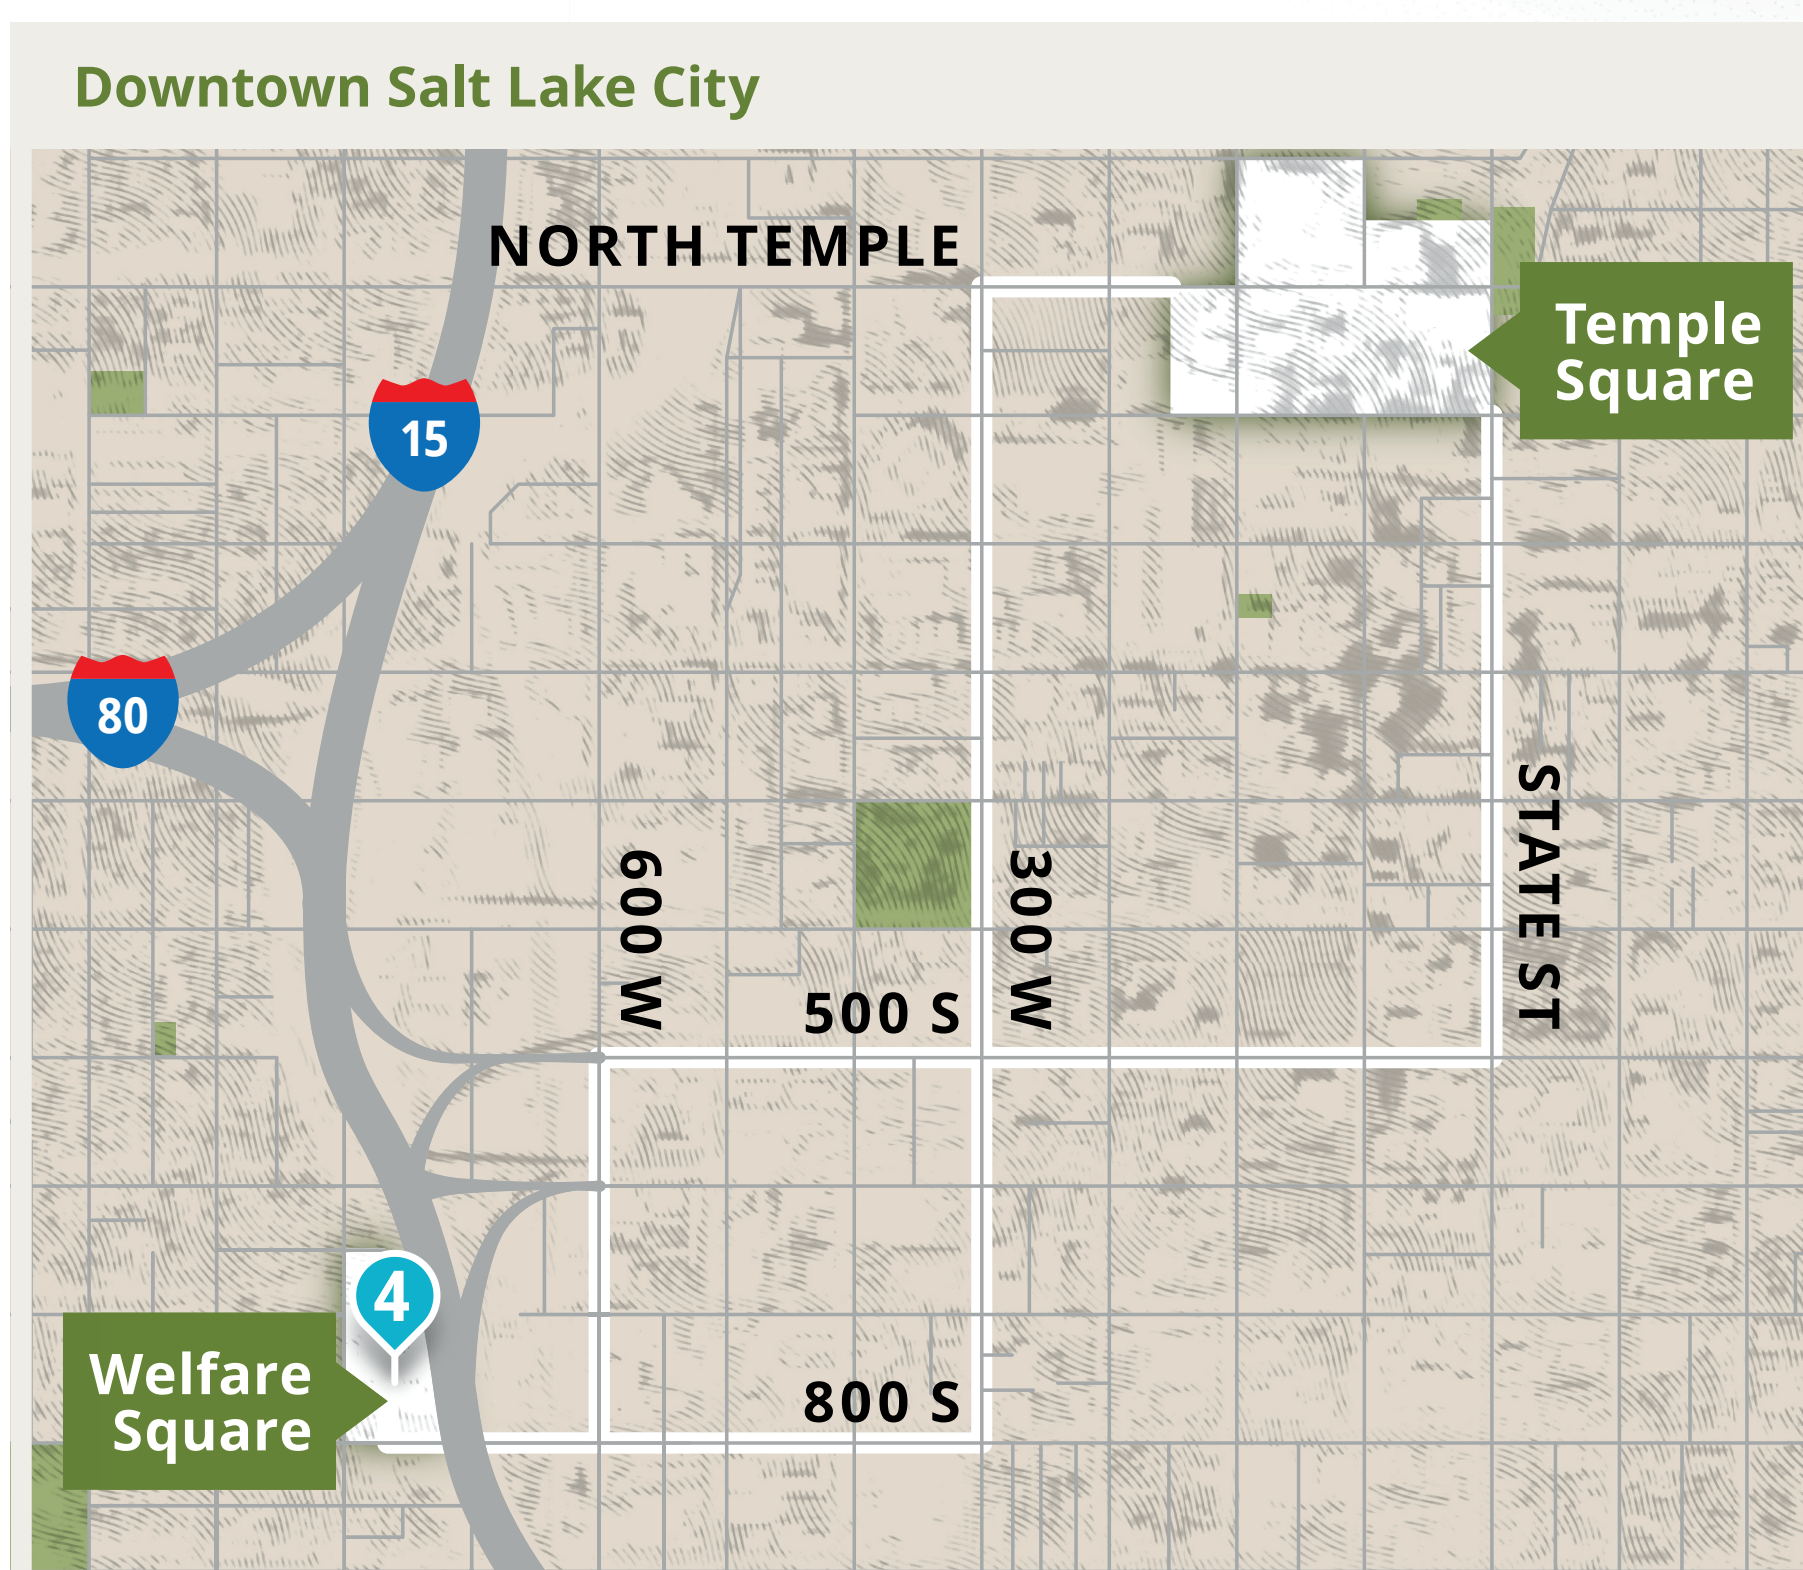

View hours
of operation

Legend

- Construction—Limited Access
- Crosswalk Closed
- Sidewalk Closed
- ♿ Restrooms
- P Parking
- Pedestrian Access

Temple Square Experiences

- | | |
|---|---|
| 1 Conference Center | 10 Church Office Building |
| 2 Church History Museum | 11 Joseph Smith Memorial Building |
| 3 FamilySearch Library | 12 Church Administration Building |
| 4 Welfare Square | 13 Beehive House and Lion House |
| 5 Tabernacle | 14 Brigham Young Historic Park |
| 6 Assembly Hall | 15 Young Family Cemetery |
| 7 Salt Lake Temple | |
| 8 Church History Library | |
| 9 Relief Society Building | |

Restaurants

- A City Creek Food Court